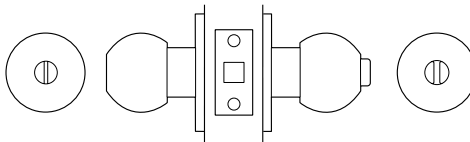

60mm backset

Outside
Opened by knob at all times.

Inside

Opened by knob at all times.

YK16/PRI/SS Privacy Set*

60mm backset

Outside
Opened by knob when unlocked. Coin or screwdriver in emergency button unlocks knob. *Includes anti-lockout function.