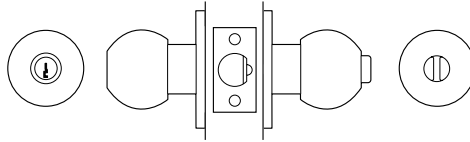

Please contact your local sales office or customer service for specific information on keying systems.

Handing

Handing is field changeable.

Commercial Key in Knob Lockset – YK16/YK17

YK16/EXT/SS Exterior Deadlatch

60mm backset

Outside
Opened by knob when unlocked.
Key unlocks exterior knob.

*70mm backset option = YK17/EXT/SS

Inside

Opened by knob at all times. Push button locks exterior knob.

YK16/PAS/SS Passage Set