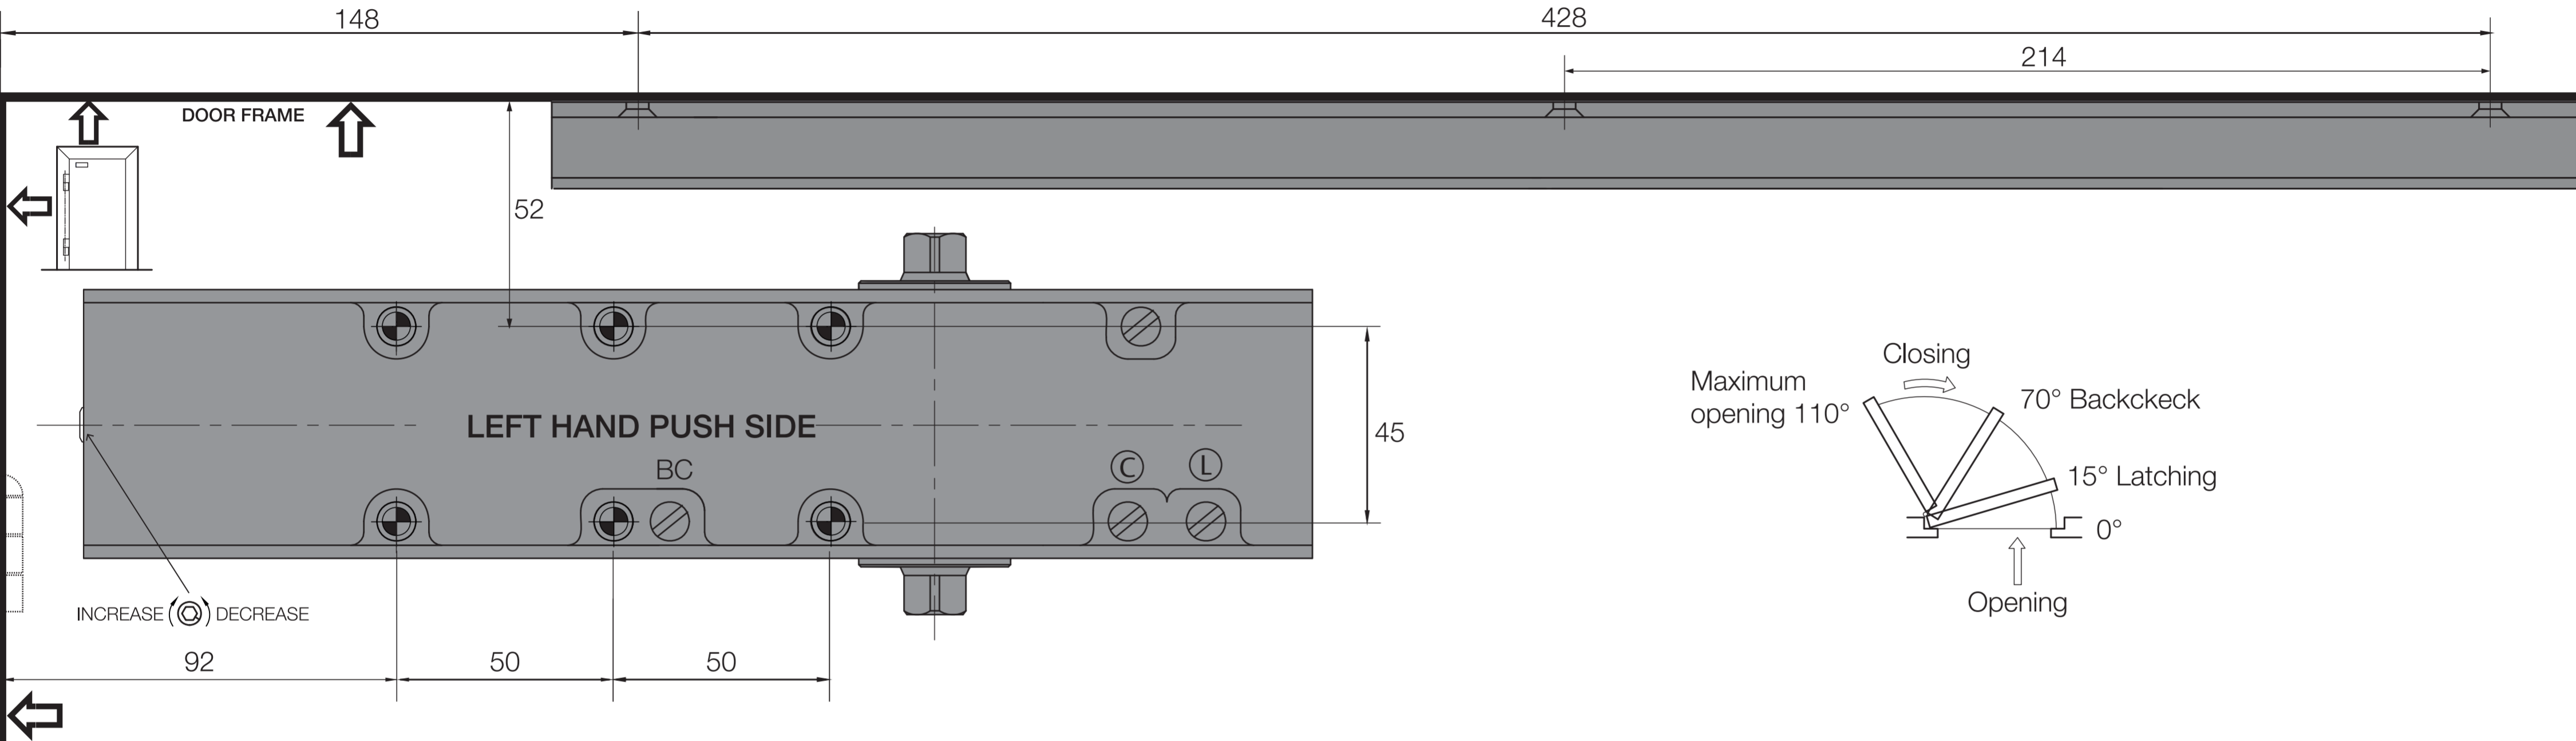

Y2600SR Slide Rail Door Closer

Push Side - Standard Installation Template

Y2600SR Slide Rail Door Closer Push Side - Standard Installation Template