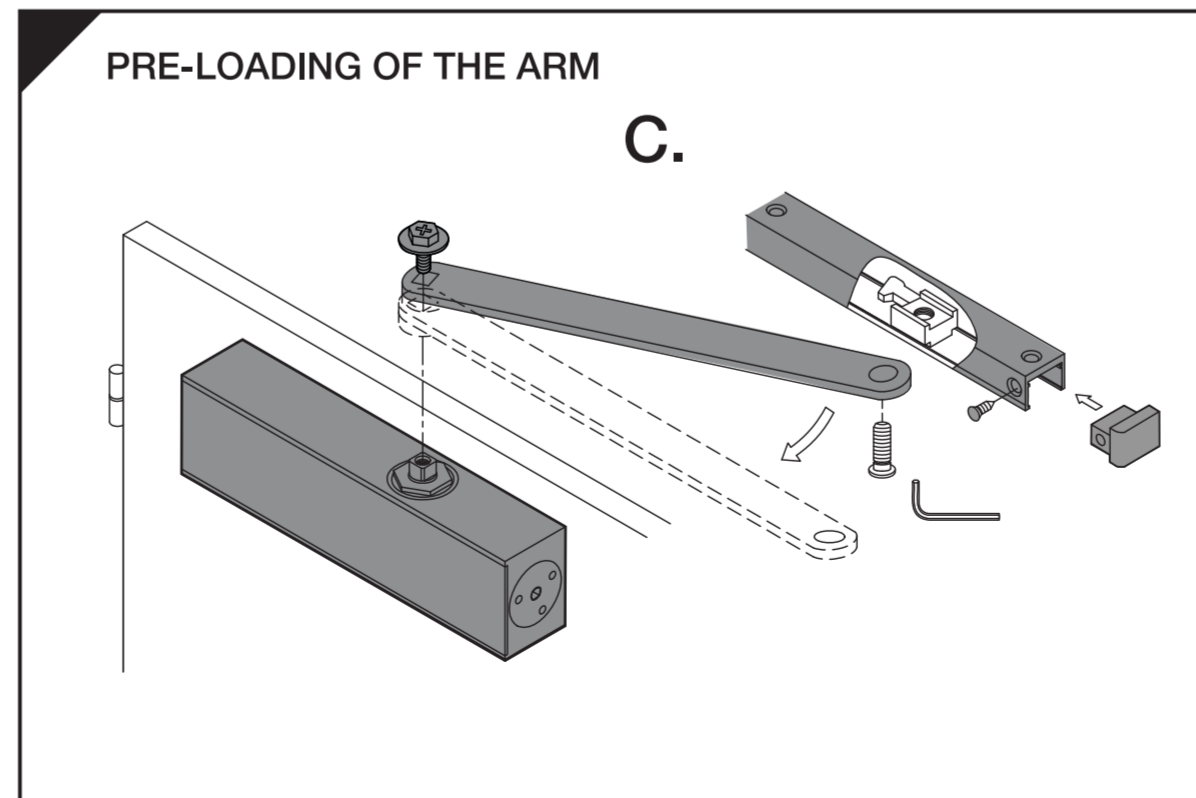

Y2600SR Slide Rail Door Closer

Push Side - Standard Installation Template

Y2600SR Slide Rail Door Closer Push Side - Standard Installation Template