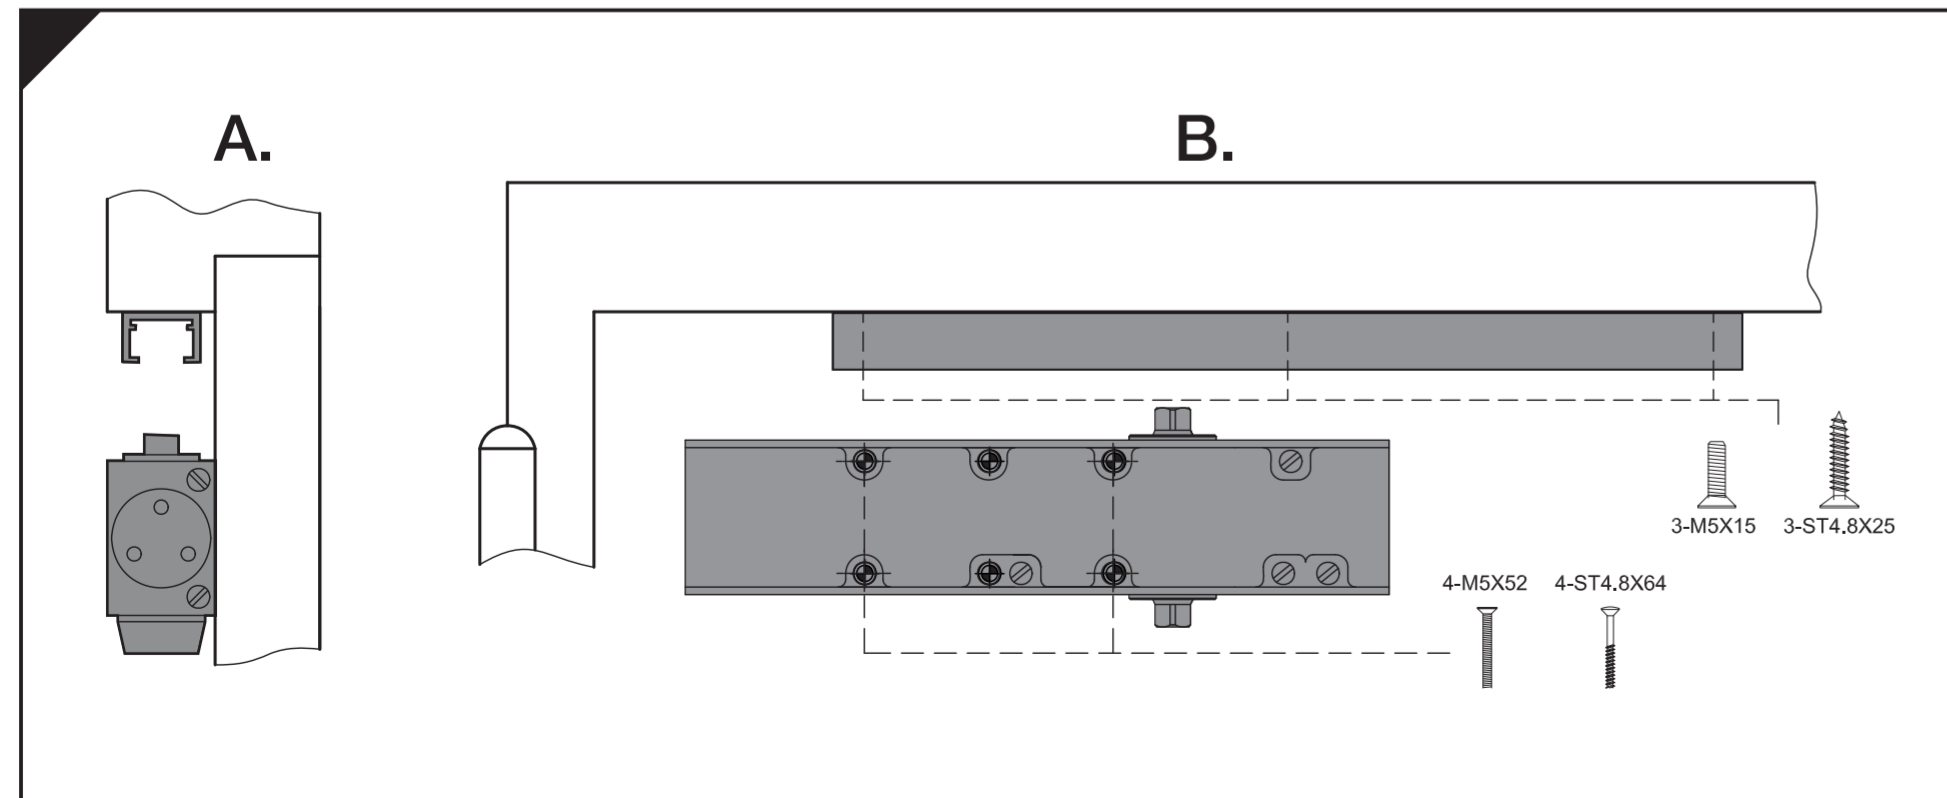

Y2600SR Slide Rail Door Closer

Push Side - Standard Installation Template

Y2600SR Slide Rail Door Closer Push Side - Standard Installation Template