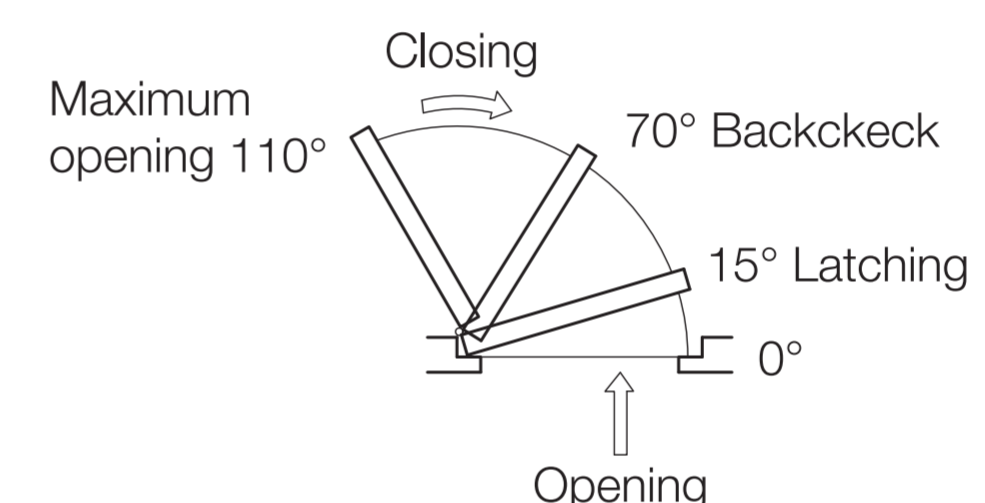

Y2600SR Slide Rail Door Closer

Push Side - Standard Installation Template

Y2600SR Slide Rail Door Closer Push Side - Standard Installation Template