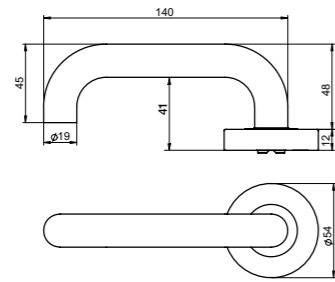

LEVER 3 - PASSAGE / DUMMY