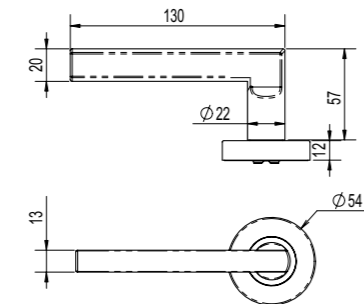

Bedroom

PASSAGE LEVER & LATCH/DUMMY LEVER

vivid.

ROSE DIMENSIONS

54mm diameter x 12mm

MATERIALS

All visible surfaces 304 stainless steel with durable PVD surface treatment

LATCHES

Passage sets are available with a 60mm backset tubular Latch and is easily adapted for both open in and open out applications. All latches are supplied with industry standard "T" strikes and strike box.

DOOR THICKNESS

32-45mm hinged door for Passage set

FINISH

PVD Satin Brass, PVD Satin Gun Metal, PVD Satin Bronze

HALF DUMMY LEVER

Half Dummy Lever with same PVD finishes are available to install on non-functional doors, such as wardrobe and cupboard doors

STANDARDS & COMPLIANCE

- **D7** Tested to AS4145.2 2008 for Durability passing D7 - 300,000 cycles.
- Tested to AS4145.2 2008 for Neutral Salt Spray, passing C6 - 168 hours.
- Vivid® Collection includes levers (as shown) that meet the requirements of AS1428.1-2009, Designed for access and mobility