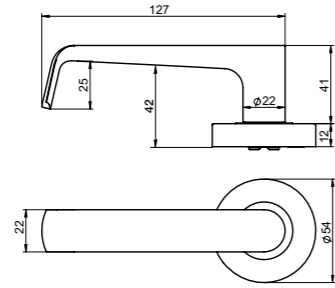

LEVER 2 - PASSAGE / DUMMY