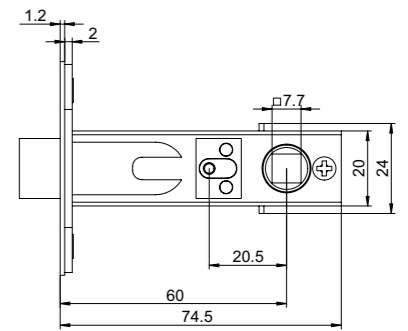

ROSE DIMENSIONS

54mm diameter x 12mm

MATERIALS

All visible surfaces 304 stainless steel with durable PVD surface treatment

LATCHES

Passage sets are available with a 60mm backset tubular Latch and is easily adapted for both open in and open out applications. All latches are supplied with industry standard "T" strikes and strike box.

SIMPLICITY PRIVACY LATCH

ROSE DIMENSIONS

54mm diameter x 12mm

MATERIALS

All visible surfaces 304 stainless steel with durable PVD surface treatment

LATCHES

Privacy sets are supplied with a 60mm backset privacy latch which includes an activating pin for the inside of the door and an external emergency release function. The latch is automatically released when the internal handle is operated and is easily adapted for both open in and open out applications. All latches are supplied with industry standard "T" strikes and strike box.