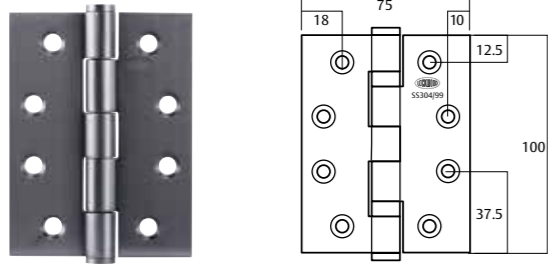

Internal Hinged Doors

HINGES AND DOOR STOPS

The Lockwood Vivid® Loose Pin Hinges are suitable for regular internal doors, as they make it easier to remove the door from the frame for maintenance purposes. Additionally, they offer the convenience of quickly removing internal doors to accommodate the installation or removal of large furniture pieces or appliances.