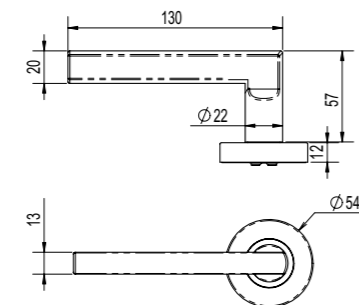

Bathroom/Ensuite

PRIVACY LEVER & LATCH

ASSA ABLOY

vivid.

ROSE DIMENSIONS

54mm diameter x 12mm

MATERIALS

All visible surfaces 304 stainless steel with durable PVD surface treatment

LATCHES

Privacy sets are supplied with a 60mm backset privacy latch which includes an activating pin for the inside of the door and an external emergency release function. The latch is automatically released when the internal handle is operated and is easily adapted for both open in and open out applications. All latches are supplied with industry standard "T" strikes and strike box.

DOOR THICKNESS

32-45mm hinged door for privacy set

FINISH

PVD Satin Brass, PVD Satin Gun Metal, PVD Satin Bronze

STANDARDS & COMPLIANCE

D7 Tested to AS4145.2 2008 for Durability passing D7 - 300,000 cycles.

Tested to AS4145.2 2008 for Neutral Salt Spray, passing C6 - 168 hours.

Vivid® Collection includes levers (as shown) that meet the requirements of AS1428.1-2009, Designed for access and mobility