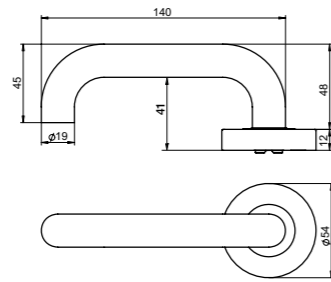

LEVER 3 - PRIVACY