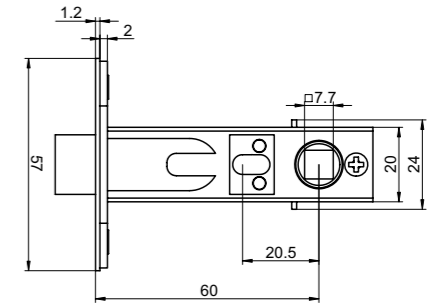

ROSE DIMENSIONS

54mm diameter x 12mm

MATERIALS

All visible surfaces 304 stainless steel with durable PVD surface treatment

LATCHES

Passage sets are available with a 60mm backset tubular Latch and is easily adapted for both open in and open out applications. All latches are supplied with industry standard "T" strikes and strike box.

SIMPLICITY PRIVACY LATCH

ROSE DIMENSIONS

54mm diameter x 12mm

MATERIALS

All visible surfaces 304 stainless steel with durable PVD surface treatment

LATCHES

Privacy sets are supplied with a 60mm backset privacy latch which includes an activating pin for the inside of the door and an external emergency release function. The latch is automatically released when the internal handle is operated and is easily adapted for both open in and open out applications. All latches are supplied with industry standard "T" strikes and strike box.