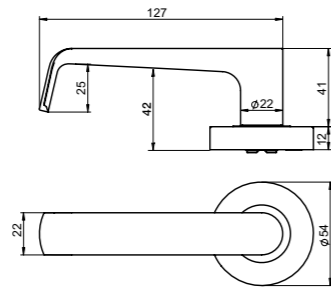

LEVER 2 - PRIVACY