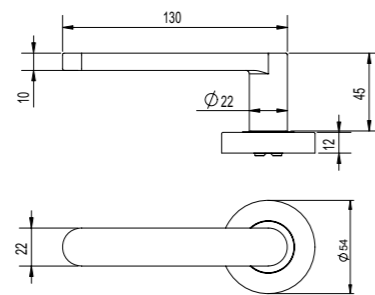

LEVER 4 - PRIVACY