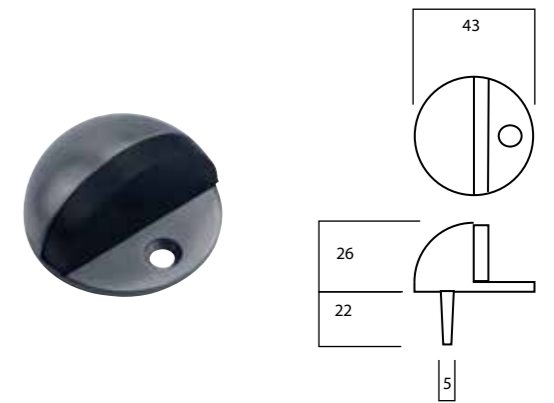

Designed to be floor mounted, the door stop prevents doors and handles damaging walls and fixtures. The black rubber buffer gives further protection for door finishes.

STANDARDS & COMPLIANCE

Tested to AS4145.2 2008 for Neutral Salt Spray, passing C6 - 168 hours.