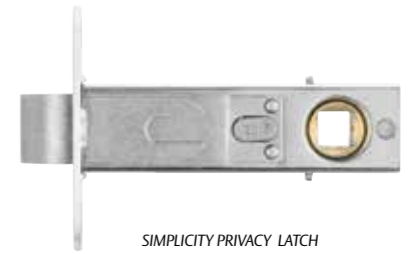

SIMPLICITY PRIVACY LATCH

ROSE DIMENSIONS

54mm diameter x 12mm

MATERIALS

All visible surfaces 304 stainless steel with durable PVD surface treatment

LATCHES

Privacy sets are supplied with a 60mm backset privacy latch which includes an activating pin for the inside of the door and an external emergency release function. The latch is automatically released when the internal handle is operated and is easily adapted for both open in and open out applications. All latches are supplied with industry standard "T" strikes and strike box.