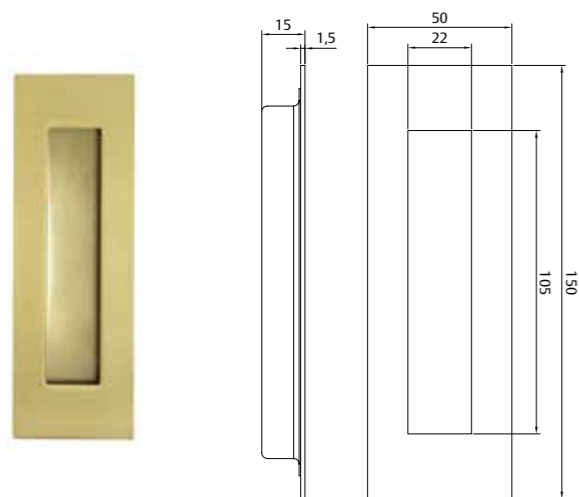

Kitchen Pantries & Sliding Doors

PRIVACY CAVITY DOOR SLIDER,
EDGE PULL AND FLUSH PULL

Materials

304 stainless steel with durable PVD surface treatment

Finish

PVD Satin Brass, PVD Satin Gun Metal, PVD Satin Bronze