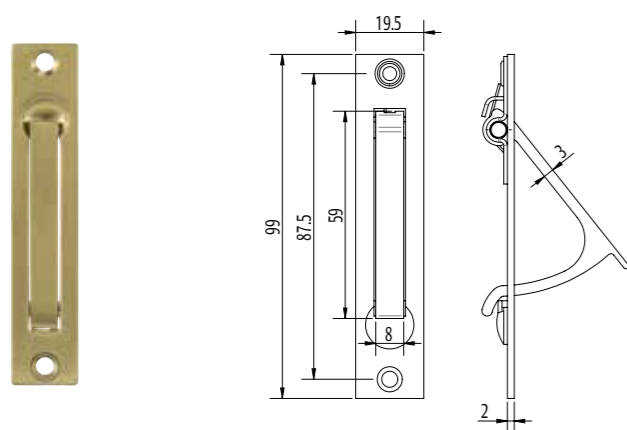

Kitchen Pantries & Sliding Doors

PRIVACY CAVITY DOOR SLIDER,
EDGE PULL AND FLUSH PULL

Materials

304 stainless steel with durable PVD surface treatment

Finish

PVD Satin Brass, PVD Satin Gun Metal, PVD Satin Bronze