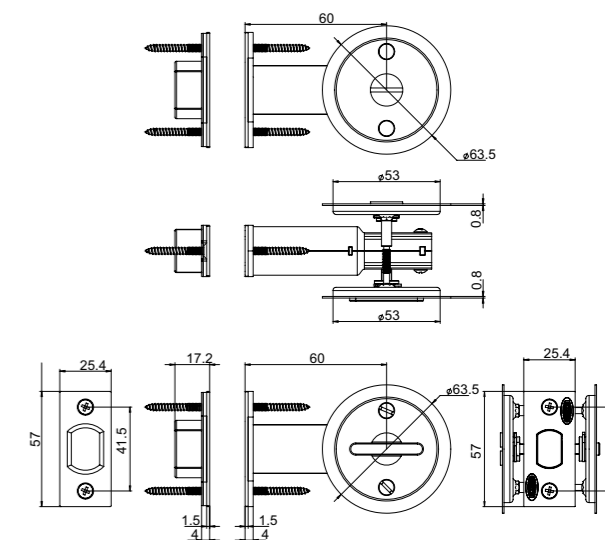

ROSE DIMENSIONS

54mm diameter x 12mm

MATERIALS

All visible surfaces 304 stainless steel with durable PVD surface treatment

LATCHES

Passage sets are available with a 60mm backset tubular Latch and is easily adapted for both open in and open out applications. All latches are supplied with industry standard "T" strikes and strike box.

SIMPLICITY PRIVACY LATCH

ROSE DIMENSIONS

54mm diameter x 12mm

MATERIALS

All visible surfaces 304 stainless steel with durable PVD surface treatment

LATCHES

Privacy sets are supplied with a 60mm backset privacy latch which includes an activating pin for the inside of the door and an external emergency release function. The latch is automatically released when the internal handle is operated and is easily adapted for both open in and open out applications. All latches are supplied with industry standard "T" strikes and strike box.

PRIVACY CAVITY DOOR SLIDER,
EDGE PULL AND FLUSH PULL

Materials

304 stainless steel with durable PVD surface treatment

Finish

PVD Satin Brass, PVD Satin Gun Metal, PVD Satin Bronze

vivid.

PREP HOLE

54mm diameter