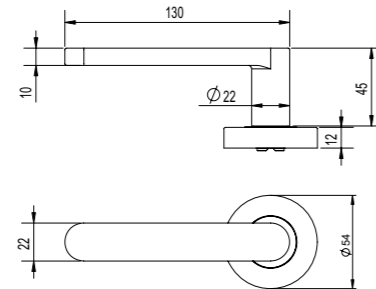

LEVER 4 - PASSAGE / DUMMY